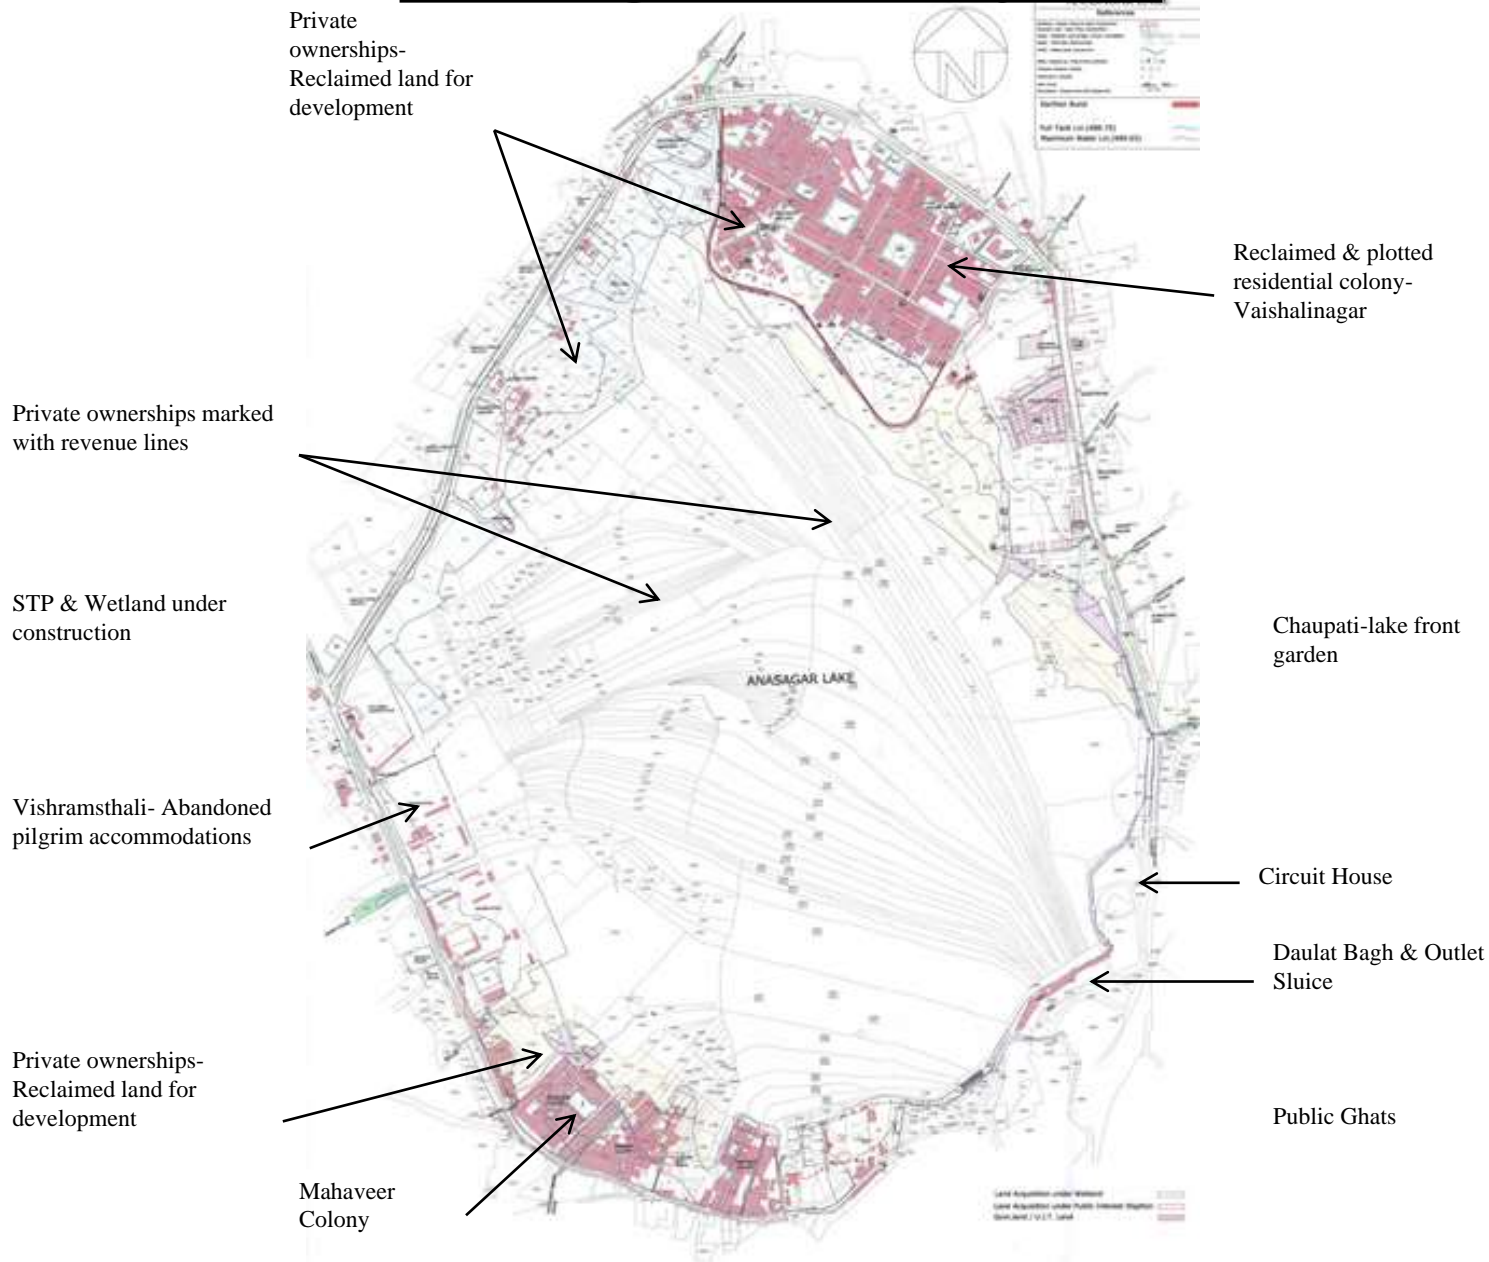

Anasagar Lake, Ajmer

©Urban Lakes. Mansee Bal Bhargava

Ajmer

Rajasthan
India

Anasagar

Anasagar Lake, Ajmer

©Urban Lakes. Mansee Bal Bhargava

Anasagar Lake, Ajmer

Anasagar Lake, Ajmer

Physical characteristics

Inlet drain flowing from Foyasagar

Submerged STP plant

Ramprasad Ghat

Chaupati

Outlet Sluice

Boating at foothill of Hanuman Temple

Pavilions at the embankment

Daulat Bagh at the embankment

Anasagar Lake, Ajmer

©Urban Lakes. Mansee Bal Bhargava

Human activities

Breathing

Fishing

Fancying

Boating

Watching

All in one

Feeding

Bathing