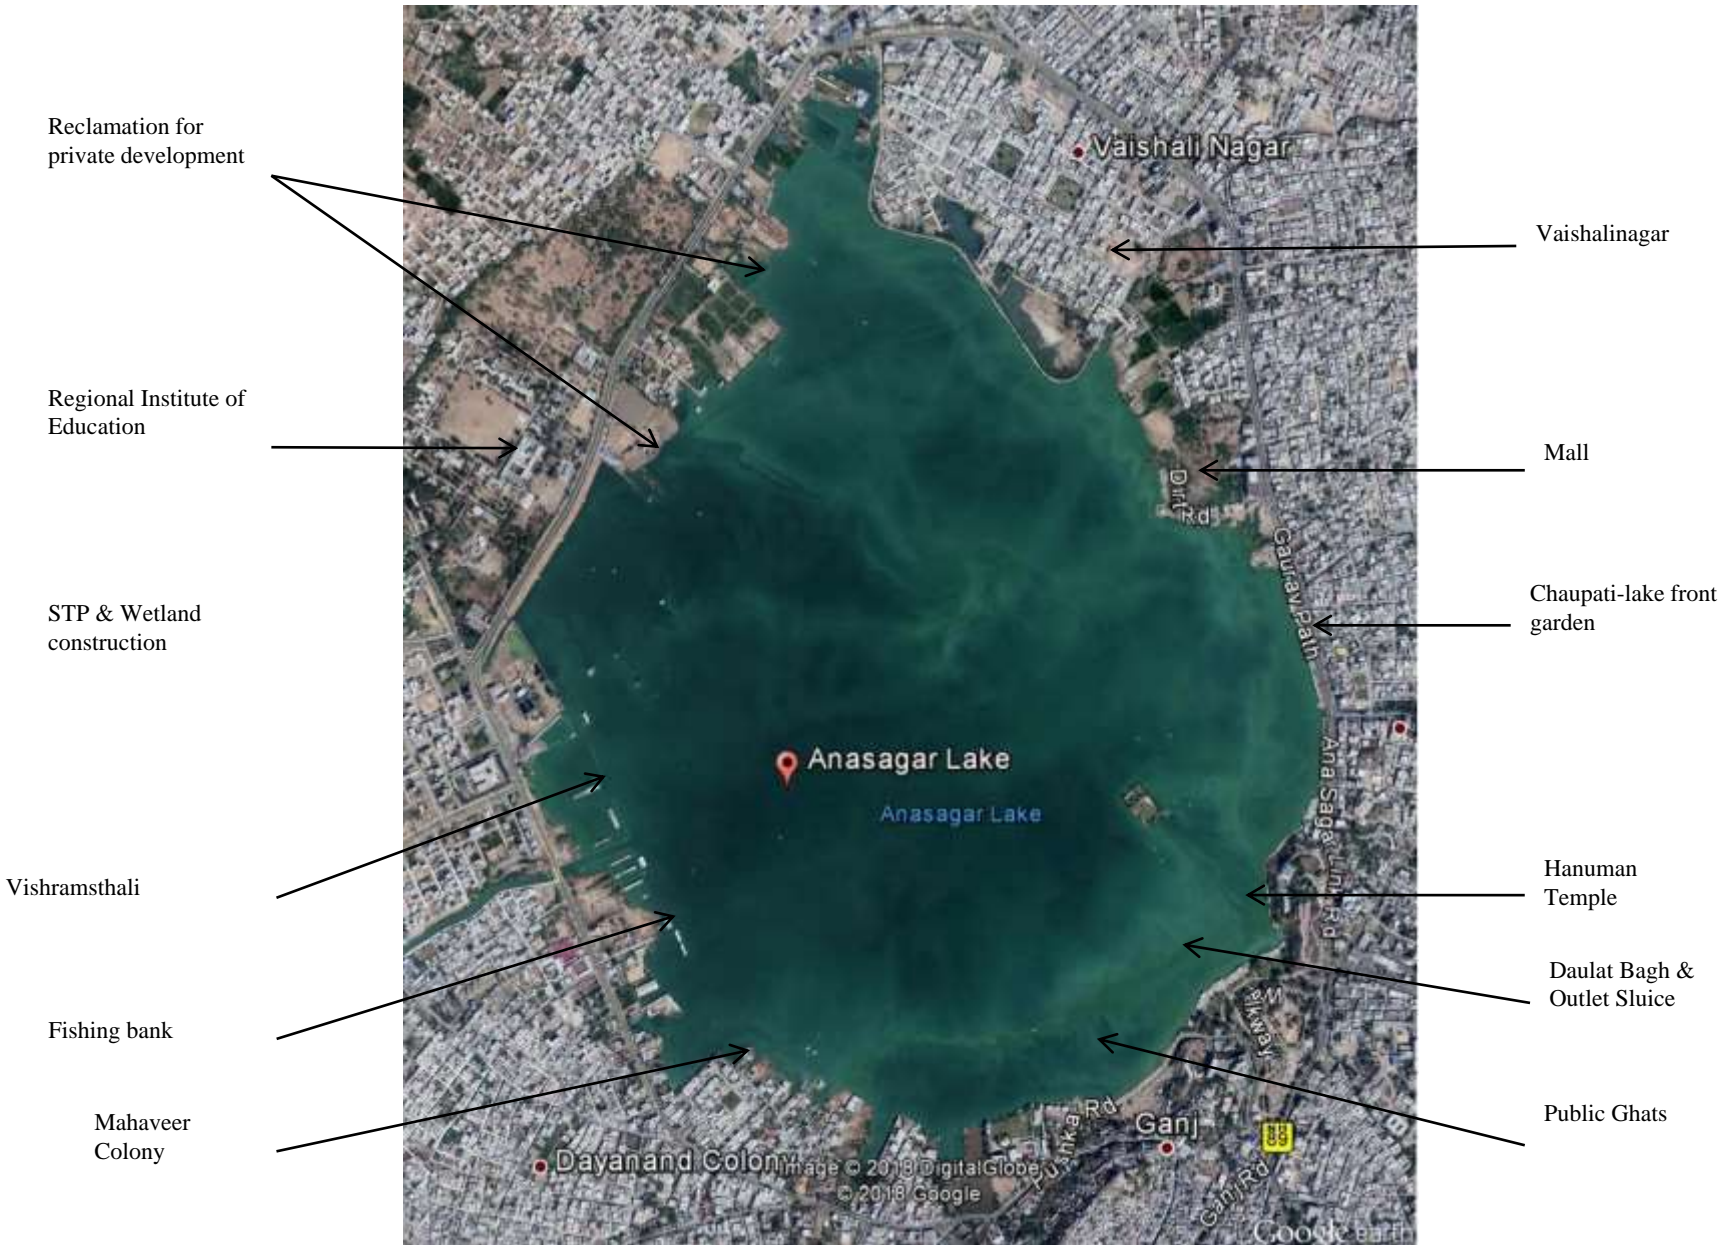

Anasagar Lake, Ajmer

©Urban Lakes. Mansee Bal Bhargava

Ajmer

Rajasthan
India

Anasagar

Anasagar Lake, Ajmer

©Urban Lakes. Mansee Bal Bhargava

Anasagar Lake, Ajmer

Anasagar Lake, Ajmer

Physical characteristics

Inlet drain flowing from Foyasagar

Submerged STP plant

Ramprasad Ghat

Chaupati

Outlet Sluice

Boating at foothill of Hanuman Temple